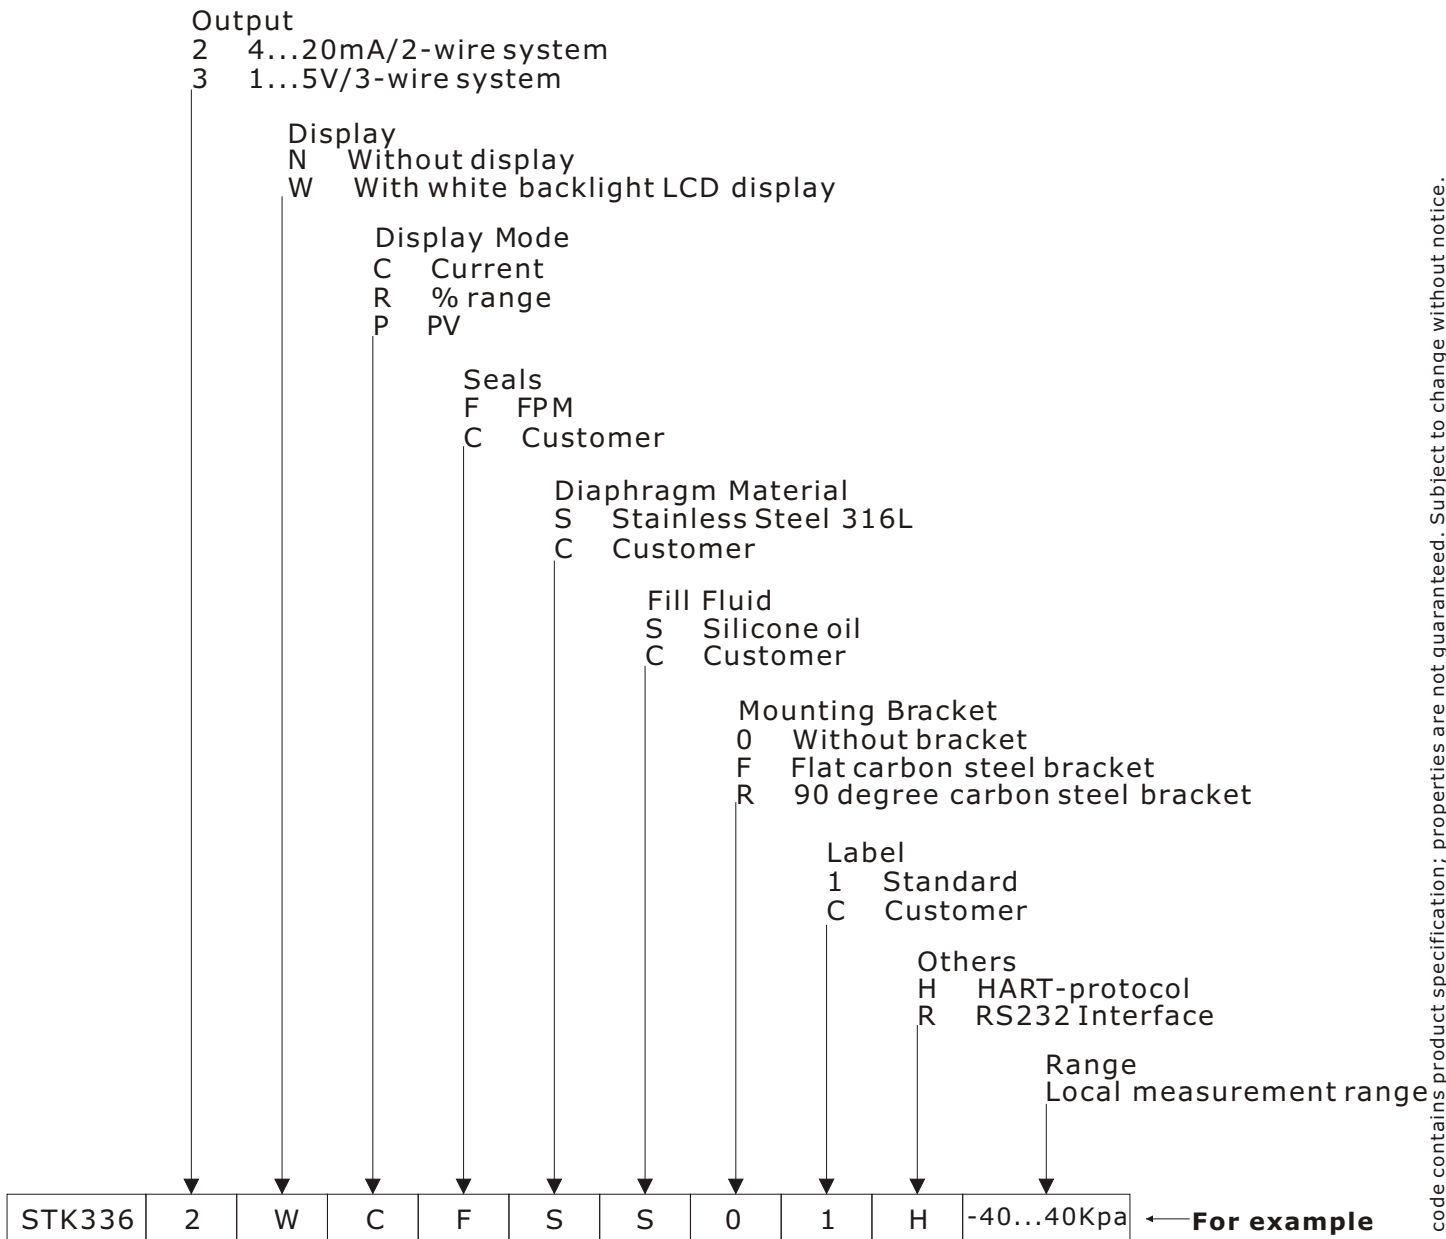

Ordering code STK336

This ordering code contains product specification; properties are not guaranteed. Subject to change without notice.